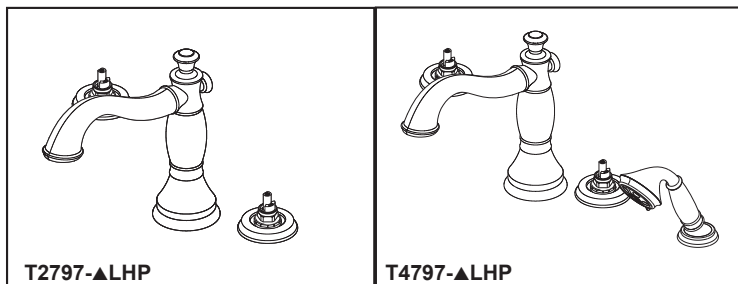

voyez ce que Delta peut faire™

GARNITURE DE ROBINET DE BAINNOIRE ROMAINE / HYDROMASSAGE

- Collection pour salle de bain Cassidy^{MD}
- Installation à trois trous (Série T2797)
- Installation à quatre trous (Série T4797)

CARACTÉRISTIQUES :

- Douchette à réglage unique (T4797-▲LHP)

SPÉCIFICATIONS STANDARDS :

- Douchette H₂Okinetic^{MD} à débit d'eau efficace de 1,75 gpm à 80 psi, 6,6 L/min à 550 kPa
- Garniture uniquement pour robinet de baignoire romaine à deux poignées, pour montage dissimulé
- Contrôle de la température et du volume à l'aide des poignées
- La robinetterie brute doit être commandée pour compléter l'installation
  - -R4707 pour quatre trous
  - -R2700 ou R2707 pour trois trousDes fiches techniques distinctes sont disponibles pour chaque ensemble de robinetterie brute, si plus de détails sont nécessaires. La douchette comprend des clapets anti-retour doubles certifiés pour prévenir le reflux (T4797-▲LHP)
- LHP - Programme sans poignée. Voir les options de poignées ci-dessous.
- 3 réglages de jet comprennent : jet H₂Okinetic, jet de massage et pause. Pause est un arrêt non positif.

GARANTIE:

- Pièces et finition – Garantie à vie limitée; ou pour les clients commerciaux, 10 ans pour les résidences multifamiliales (appartements et condominiums) et 5 ans pour tout autre usage commercial, dans tous les cas à compter de la date de réception du produit par l'acheteur initial ou son représentant autorisé (installateur, etc.).
- Veuillez consulter le site fr.deltafaucet.ca pour tous les détails de notre garantie limitée.

Options de poignées LHP disponibles

CONFORME À :

- ASME A112.18.1 / CSA B125.1
- EPA WaterSense^{MD} - S'applique uniquement à T4797-▲LHP
- ♿ ICC/ANSI A117.1- Contrôle de la soupape uniquement