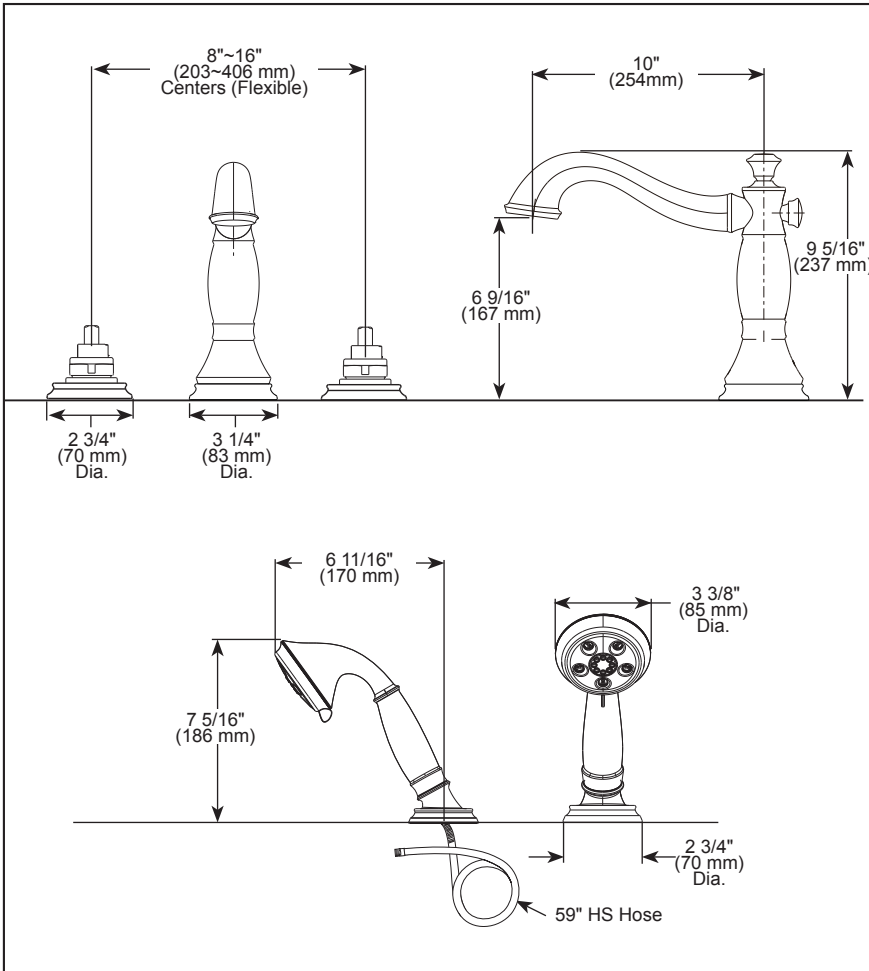

see what Delta can do™

ROMAN TUB/WHIRLPOOL FAUCET TRIM

- Cassidy® Bath Collection
- Three Hole Installation (T2797 Series)
- Four Hole Installation (T4797 Series)

FEATURES:

- Single setting hand shower (T4797-▲LHP)

STANDARD SPECIFICATIONS:

- H₂Okinetic® hand shower water efficient flow rate of 1.75 gpm @ 80 psi, 6.6 L/min @ 550 kPa
- Trim only for two handle Roman Tub faucet for concealed mounting
- Temperature and volume controlled with handles
- Rough-In kit must also be ordered to complete installation
 - R4707 for four hole
 - R2700 or R2707 for three hole
- There are separate specification sheets on each rough-in kit if more details are required
- Hand shower includes certified double check valves for backflow prevention (T4797-▲LHP)
- LHP - Less Handle Program. See handle options below
- 3 Spray settings include: H₂Okinetic spray, Massaging spray and Pause. Pause is a non-positive shut-off.

Available LHP Handle Options

H695▲

H697▲

H698▲

COMPLIES WITH:

- ASME A112.18.1 / CSA B125.1
- EPA WaterSense® - Applies to T4797-▲LHP only
- ♿ ICC/ANSI A117.1- Valve control only

Delta Faucet Company reserves the right (1) to make changes in specifications and materials, and (2) to change or discontinue models, both without notice or obligation. Dimensions are for reference only. See current full-line price book or www.deltafaucet.com for finish options and product availability.

- Collection pour salle de bain Cassidy^{MD}
- Installation à trois trous (Série T2797)
- Installation à quatre trous (Série T4797)

CARACTÉRISTIQUES :

- Douchette à réglage unique (T4797-▲LHP)

SPÉCIFICATIONS STANDARDS :