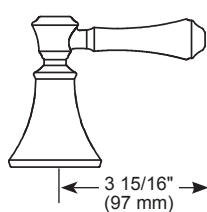

see what Delta can do™

ROMAN TUB/WHIRLPOOL FAUCET TRIM

- Cassidy® Bath Collection
- Three Hole Installation (T2797 Series)
- Four Hole Installation (T4797 Series)

FEATURES:

- Single setting hand shower (T4797-▲LHP)

STANDARD SPECIFICATIONS:

- H₂Okinetic® hand shower water efficient flow rate of 1.75 gpm @ 80 psi, 6.6 L/min @ 550 kPa
- Trim only for two handle Roman Tub faucet for concealed mounting
- Temperature and volume controlled with handles
- Rough-In kit must also be ordered to complete installation
  - -R4707 for four hole
  - -R2700 or R2707 for three hole
- There are separate specification sheets on each rough-in kit if more details are required
- Hand shower includes certified double check valves for backflow prevention (T4797-▲LHP)
- LHP - Less Handle Program. See handle options below
- 3 Spray settings include: H₂Okinetic spray, Massaging spray and Pause. Pause is a non-positive shut-off.

WARRANTY:

- Parts and Finish – Lifetime limited warranty; or for commercial purchasers, 10 years for multi-family residential (apartments and condominiums) and 5 years for all other commercial uses, in each case from the date the product is received by the original purchaser or their authorized representative (installation contractor, etc.).
- Please go to www.deltafaucet.com for the complete details of our limited warranty.

Available LHP Handle Options

H697▲

COMPLIES WITH:

- ASME A112.18.1 / CSA B125.1
- EPA WaterSense® - Applies to T4797-▲LHP only
- ♿ ICC/ANSI A117.1- Valve control only